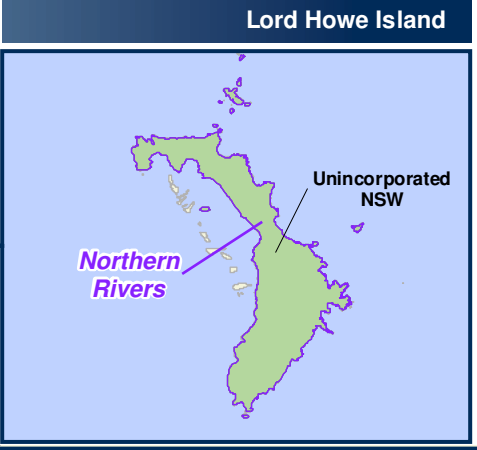

Australian Government

**Regional Development Australia
New South Wales Regions**

RDA Offices	NSW RDA Regions	NSW RDA Regions
● RDA Office	■ Central Coast NSW	■ Northern Inland
● State Capital	■ Central West	■ Northern Rivers
● National Capital	■ Far West	■ Orana
	■ Hunter	■ Riverina
	■ Illawarra	■ South Coast
Local Government Area Boundaries	■ Mid North Coast	■ Southern Inland
— Local Government Areas	■ Murray	■ Sydney

New South Wales